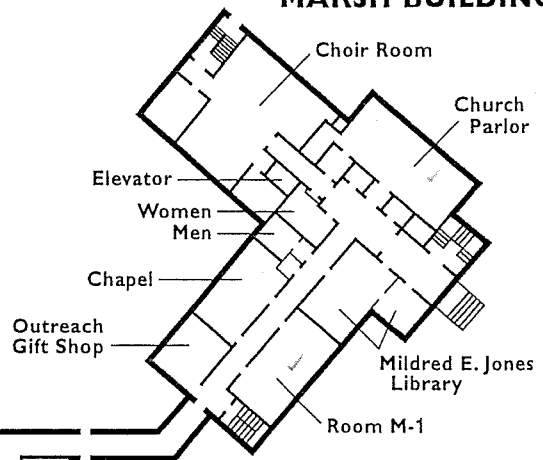

MARSH BUILDING

First Church
of Christ
250 Main Street
Wethersfield, CT 06109
860-529-1575

MEETINGHOUSE

Main Level