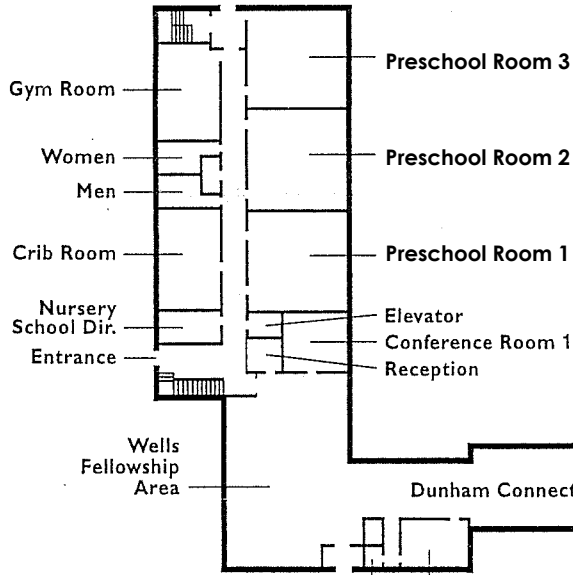

CADWELL BUILDING