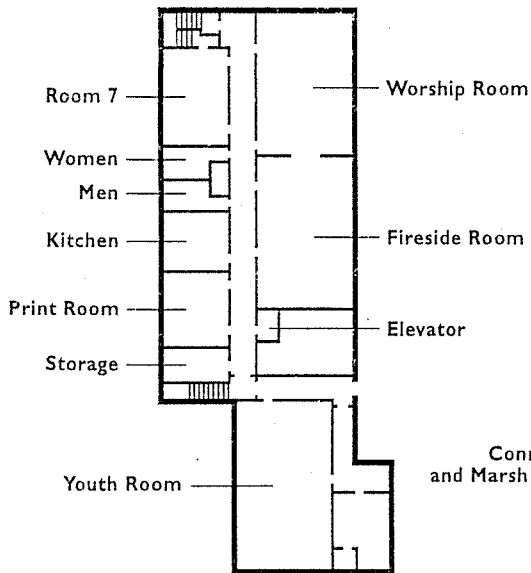

CADWELL BUILDING