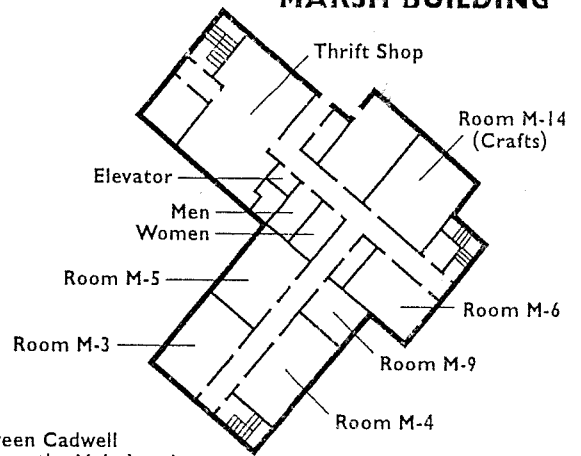

MARSH BUILDING

Connector between Cadwell and Marsh Buildings is on the Main Level

Lower Level